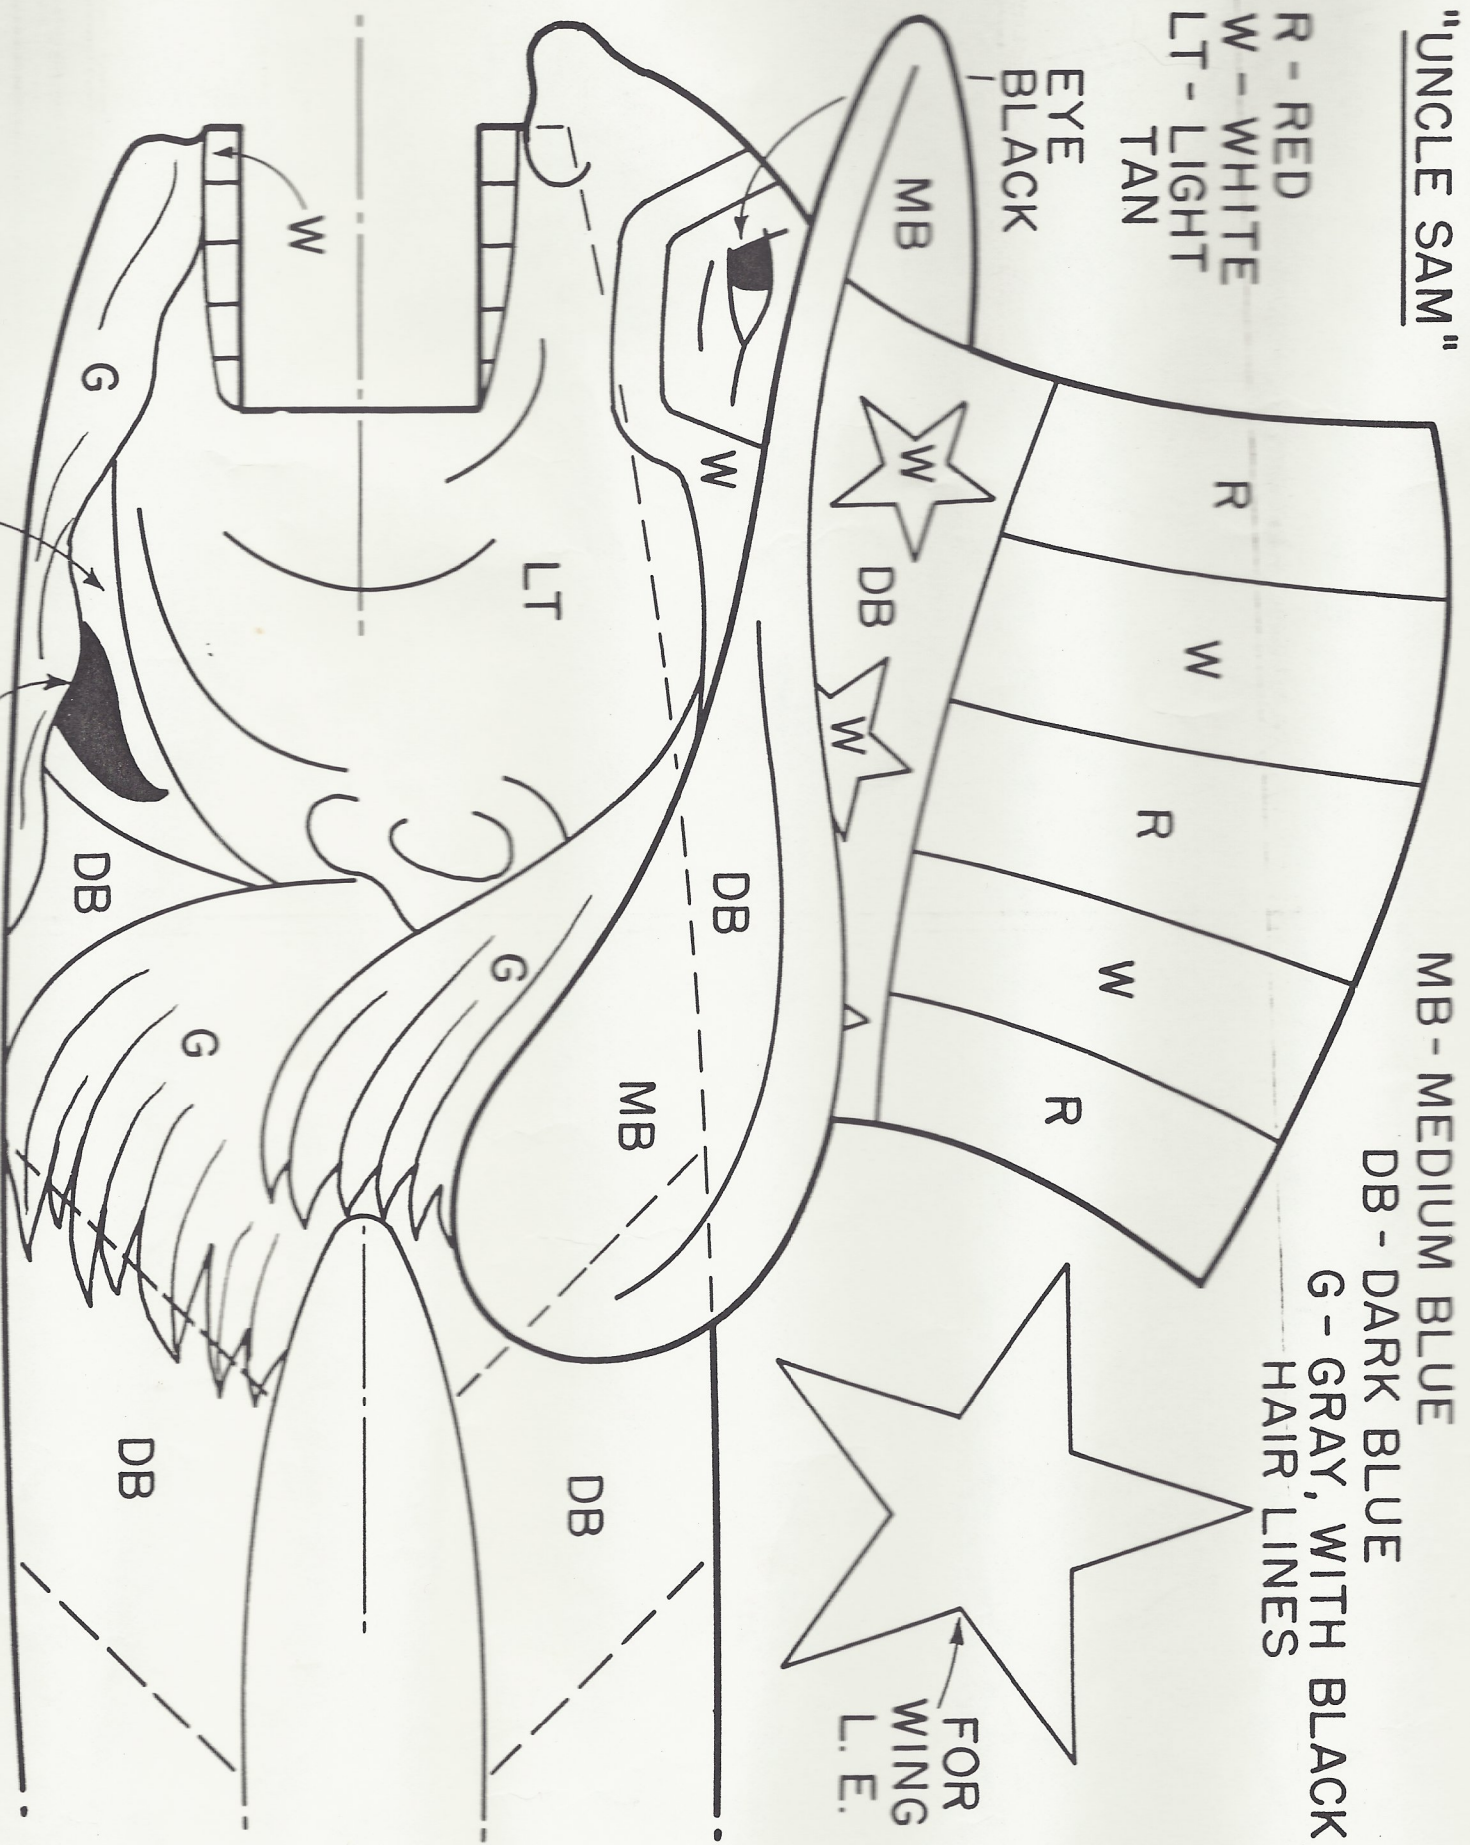

"UNCLE SAM"

R - RED
W - WHITE
LT - LIGHT
TAN

EYE
BLACK

MB

DB

W

A

MB - MEDIUM BLUE

DB - DARK BLUE

G - GRAY, WITH BLACK
HAIR LINES

FOR
WING
L.E.

W

W

LT

DB

G