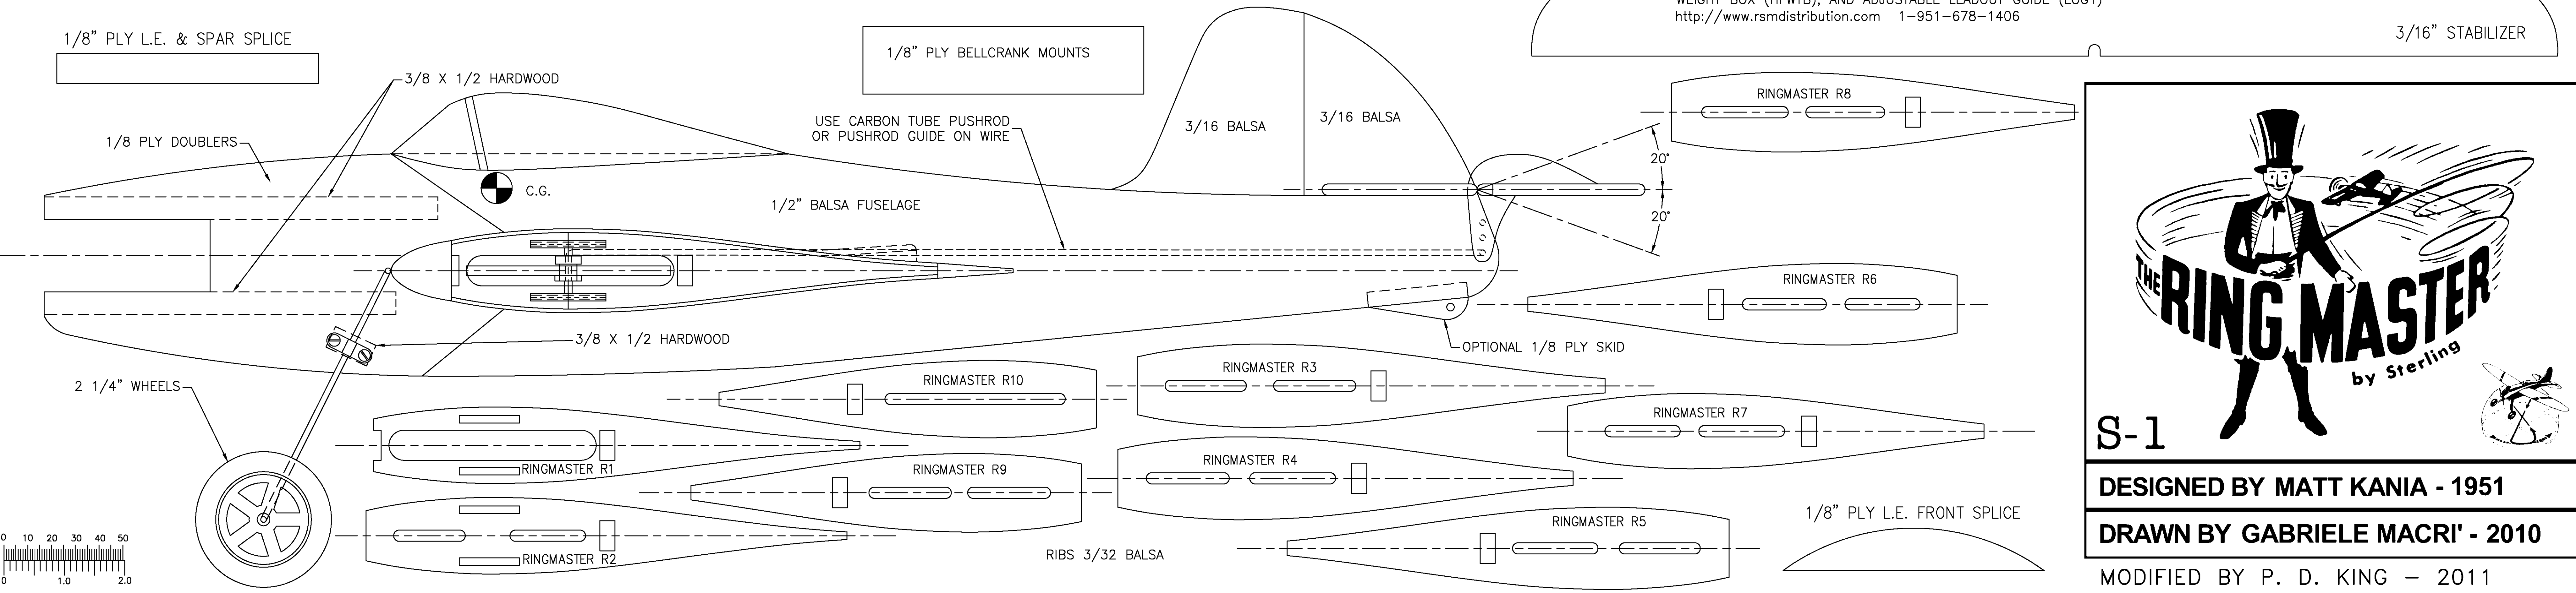

WARNING— DANGER!
 DO NOT FLY NEAR POWER LINES!
 INSTANT DEATH CAN RESULT FROM CONTACT WITH, OR PROXIMITY TO ELECTRIC POWER LINES.

RSM DISTRIBUTION CAN SUPPLY LASER CUT RIB SETS (RINGMASTER S1_2), WEIGHT BOX (HFWTB), AND ADJUSTABLE LEADOUT GUIDE (LOG1)
<http://www.rsmdistribution.com> 1-951-678-1406

S-1

DESIGNED BY MATT KANIA - 1951

DRAWN BY GABRIELE MACRI' - 2010

MODIFIED BY P. D. KING - 2011