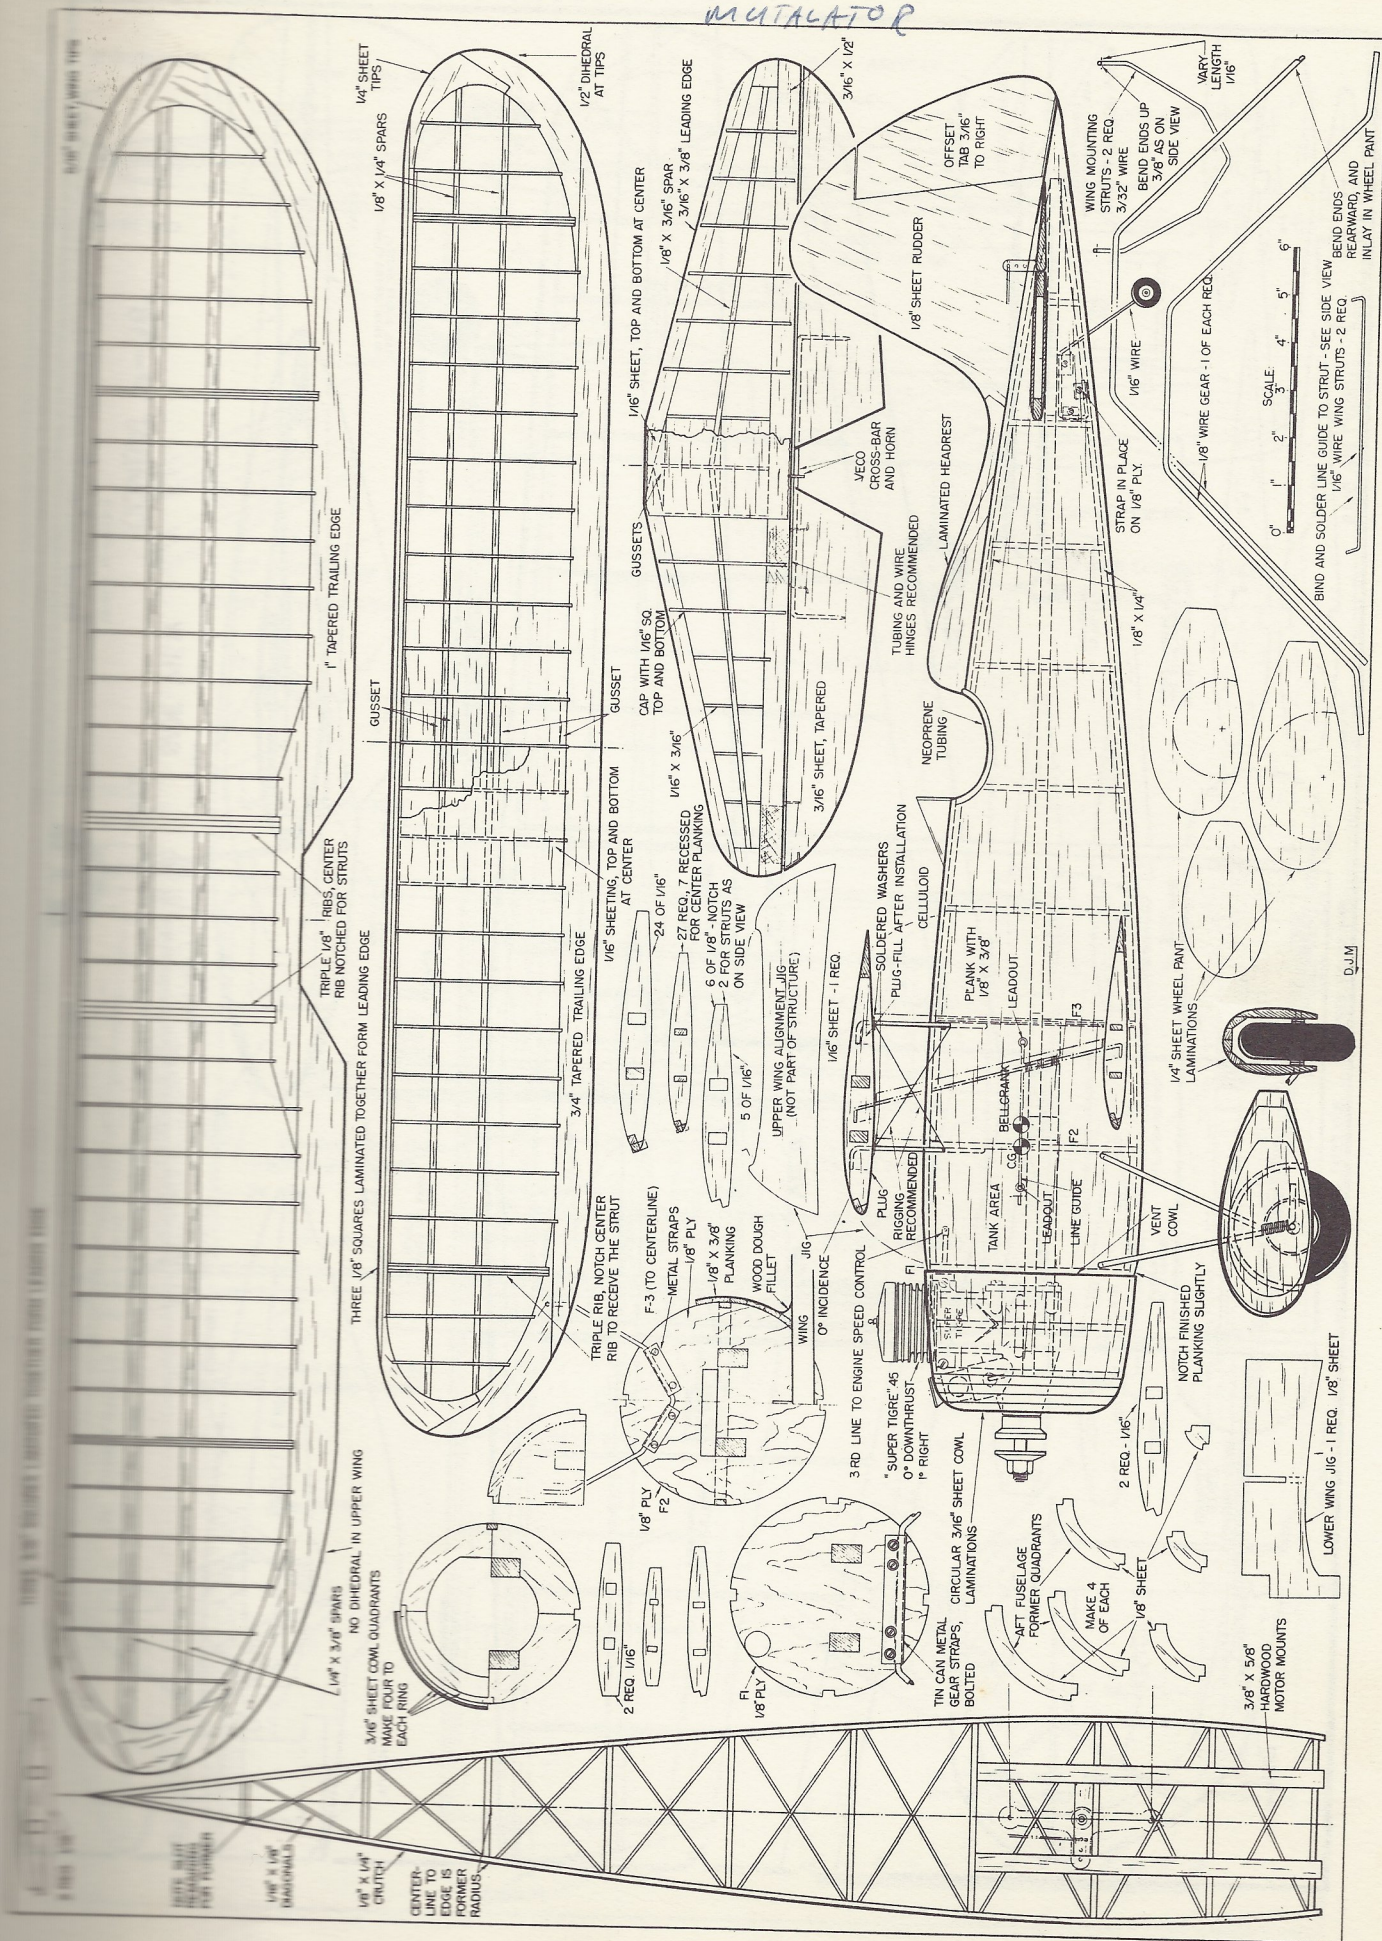

MUTATOR

D.J.M.

LOWER WING JIG - 1 REQ. 1/8\"/>

3/8\"/>